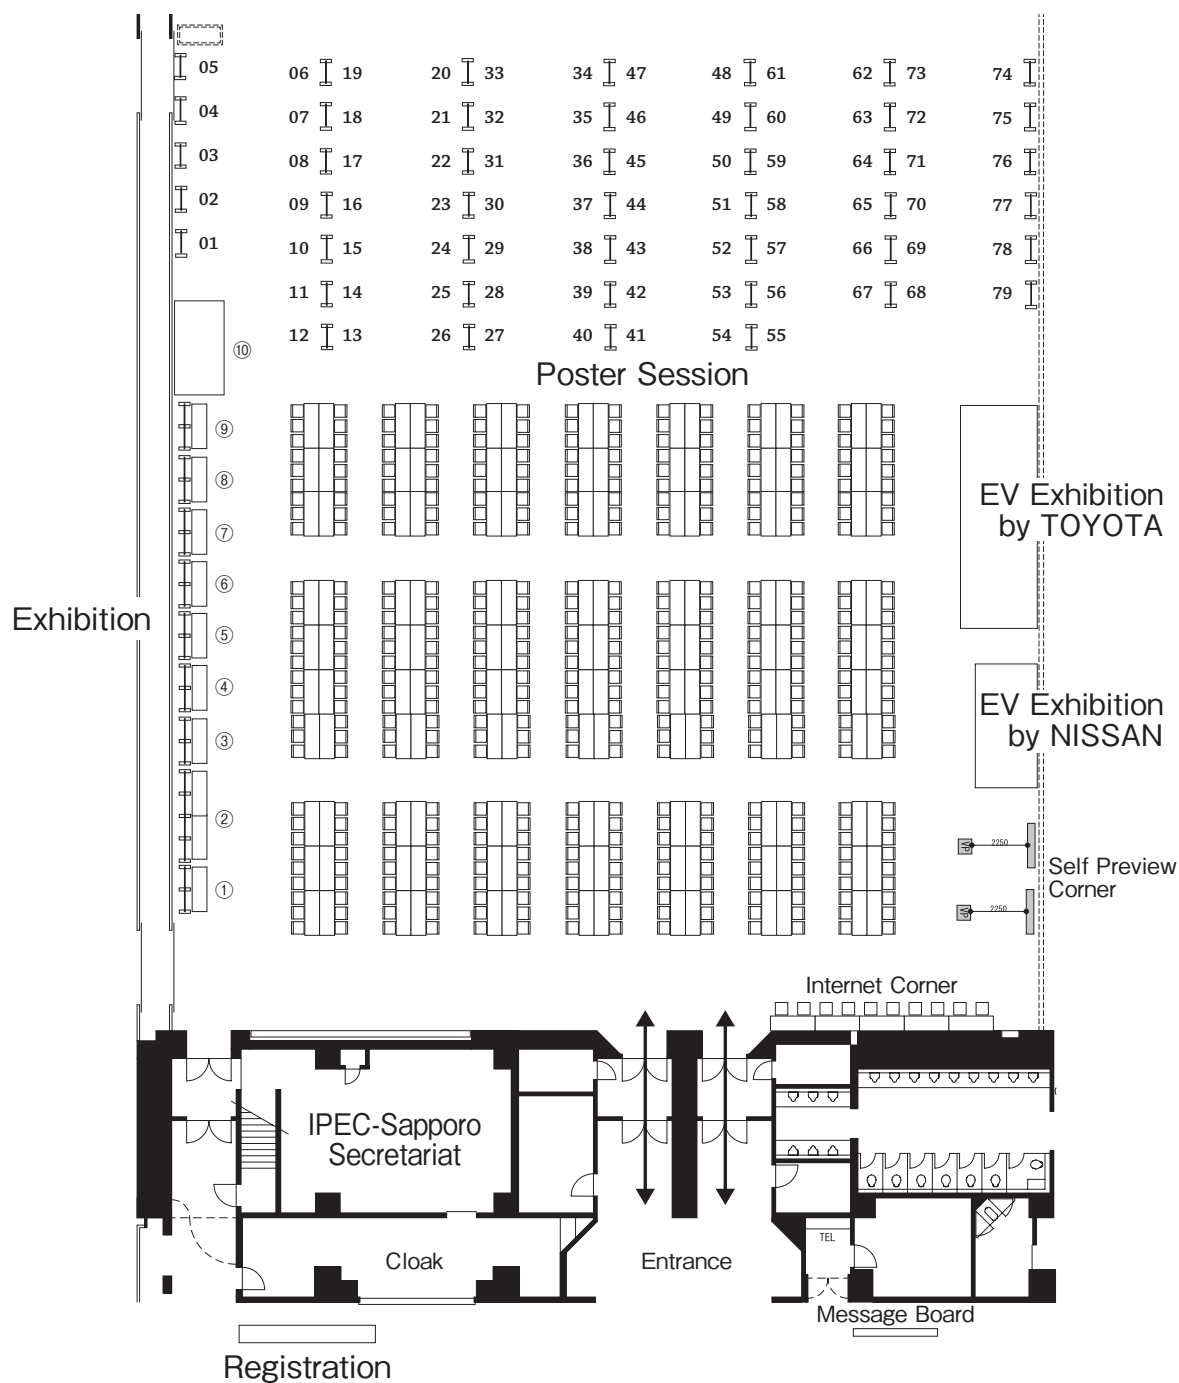

Main Hall

List of Exhibitors

- | | |
|--|---|
| ① Toshiba Mitsubishi-Electric Industrial Systems Corporation | ⑥ WILEY-BLACKWELL |
| ② KESCO / Plexim, GmbH | ⑦ Myway Corporation |
| ③ NEAT Co., Ltd. | ⑧ JSOL Corporation |
| ④ Motion System Tech Inc | ⑨ New Energy and Industrial Technology Development Organization (NEDO) |
| ⑤ Fuji Electric Systems Co., Ltd. | ⑩ ICPE 2011-ECCE Asia
- 2011 IEEE 8th International Conference on Power Electronics -
ECCE Asia |